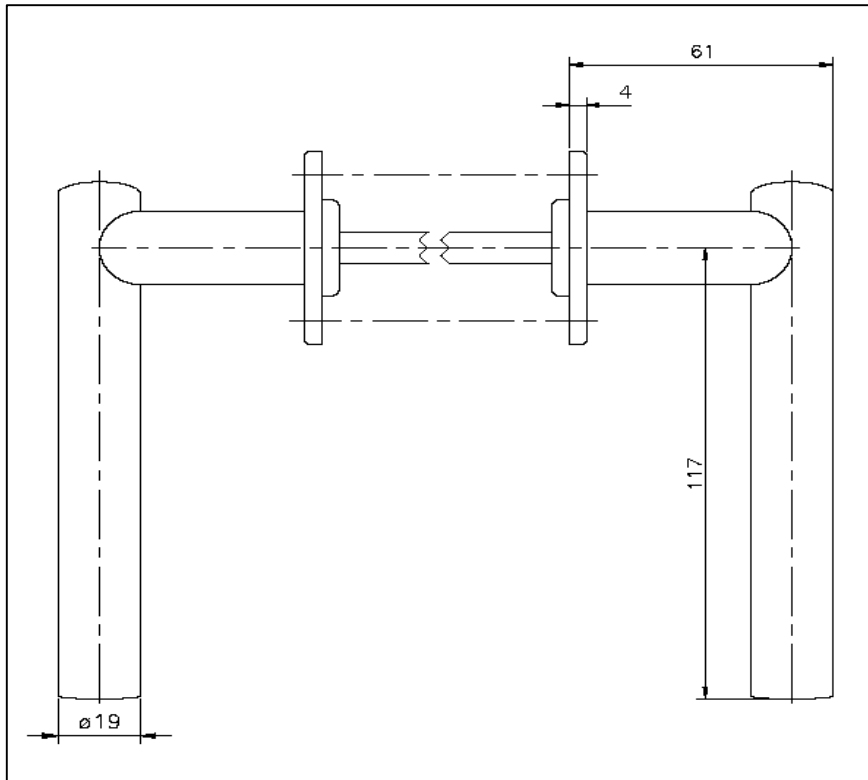

Lever handles

d line Part No. 14.2416.02.010

Lever Handle Set, B-shaped, satin stainless steel, with ball-bearing roses and 8x8mm spindle
(All measurements in millimeters)

operate in the US through
Design Lines by Henrik Hall, Inc.
www.designlinesbyghi.com