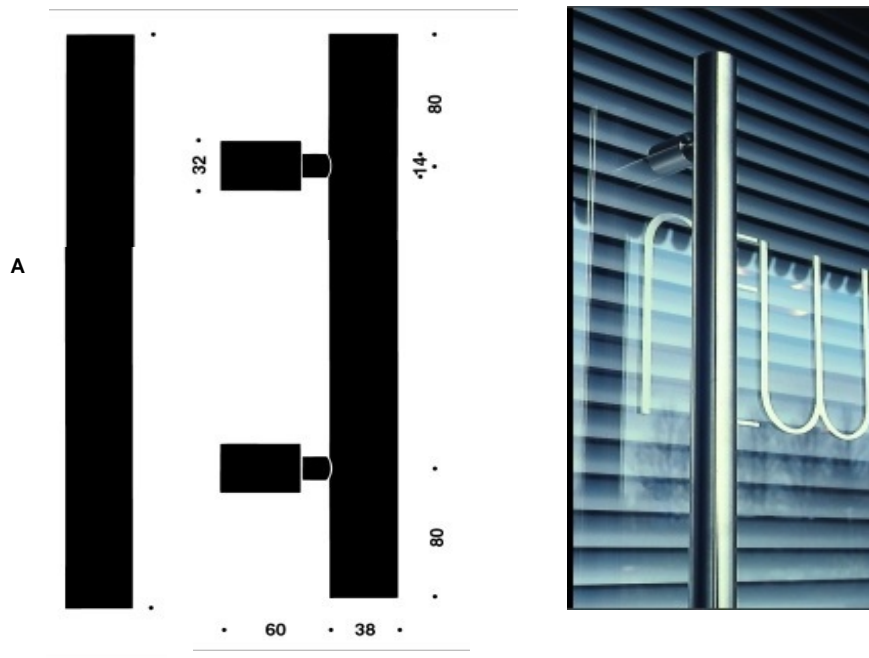

Heavy straight pulls, stand-off style

d line P/N 14.4812/4814.02

Heavy Straight Pulls, satin stainless steel, 38mm dia, with two supports, Length A as specified.
(All measurements in millimeters.)

Front and side view.