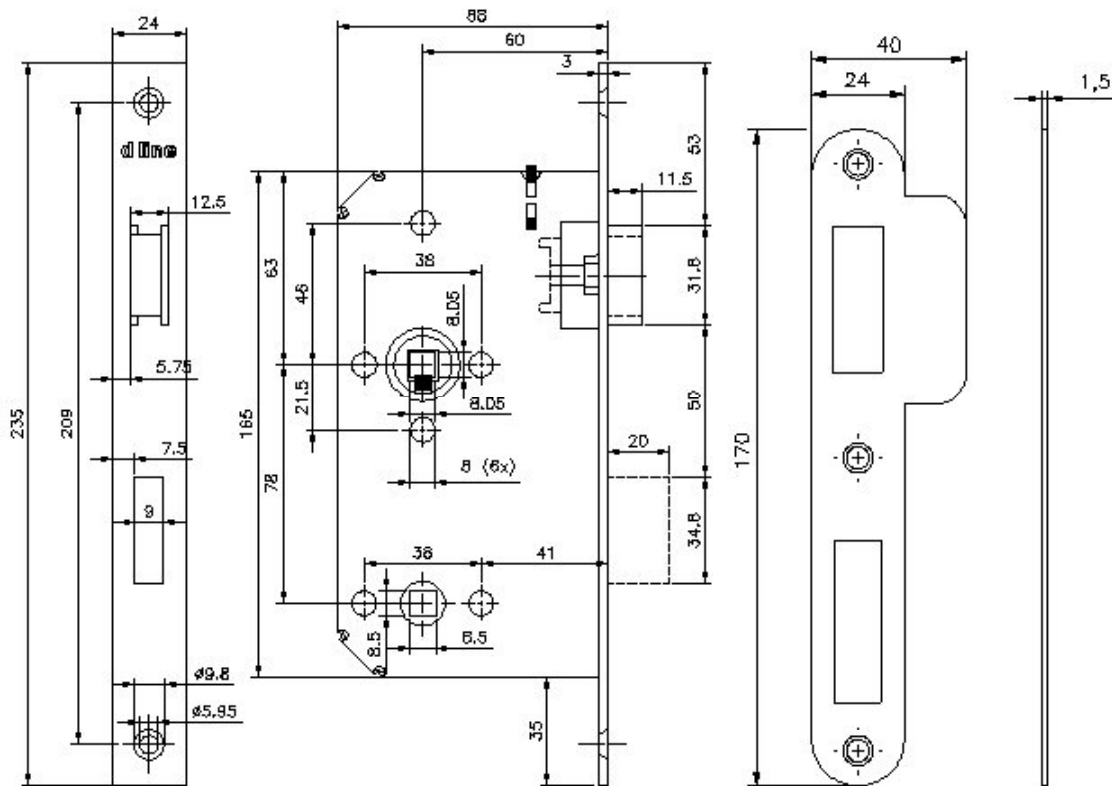

**14.9012.02.600 d line WC Lock BS60mm Square Forend**

**Lock Case Function:**

Function: Latch Bolt operates by lever handle either side.  
 Dead Bolt operates by emergency release outside thumb turn inside.  
 Latch reversible left and right by release button.