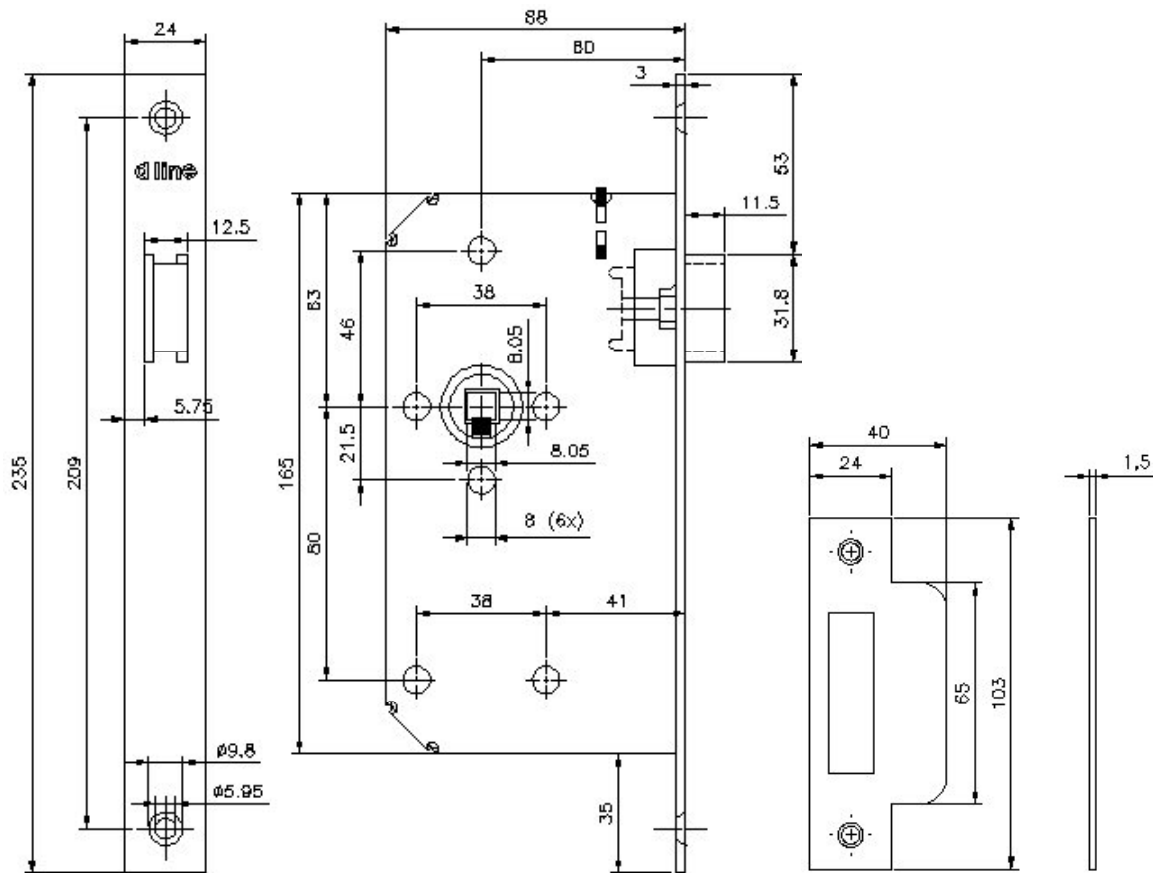

14.9014.02.600 d line Latch Lock BS60mm Square Forend

Lock Case Function:

Function: Latch Bolt operates by lever handle either side.
 Free passage.
 Latch reversible left and right by release button.

60mm B/S