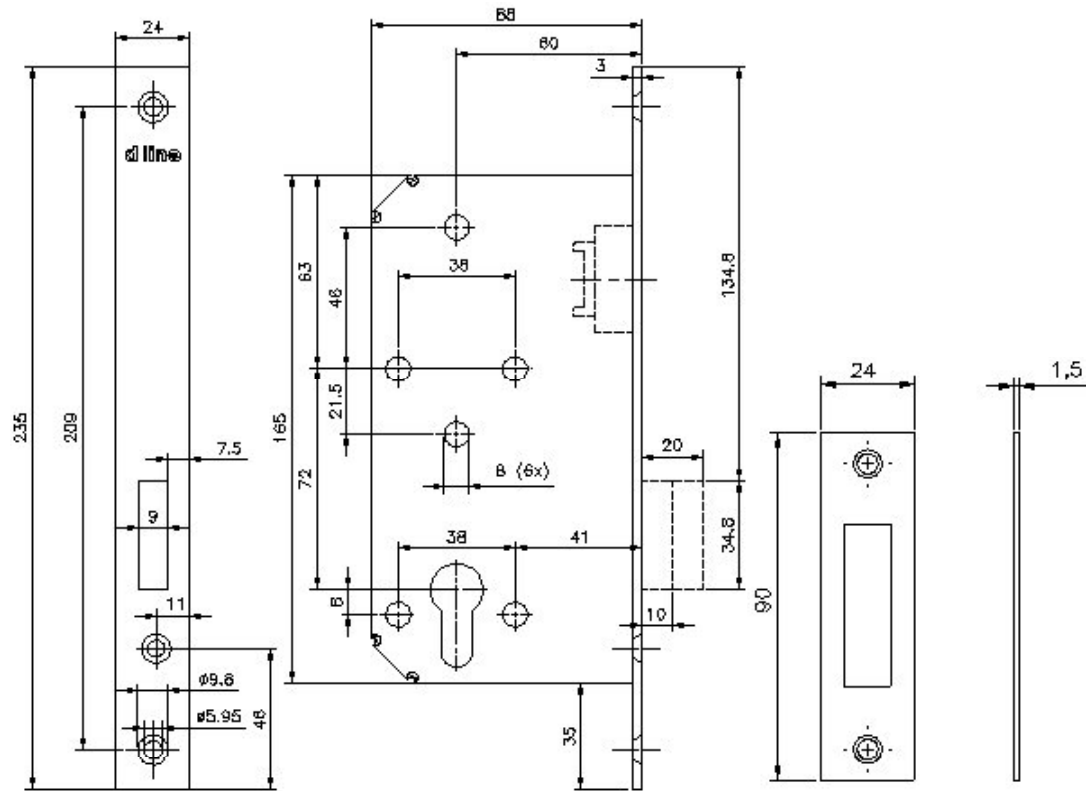

**14.9016.02.600 d line Dead Lock BS60mm Square Forend**

**Lock Case Function:**

Function: Dead Bolt operates by key outside and thumb turn or key inside.