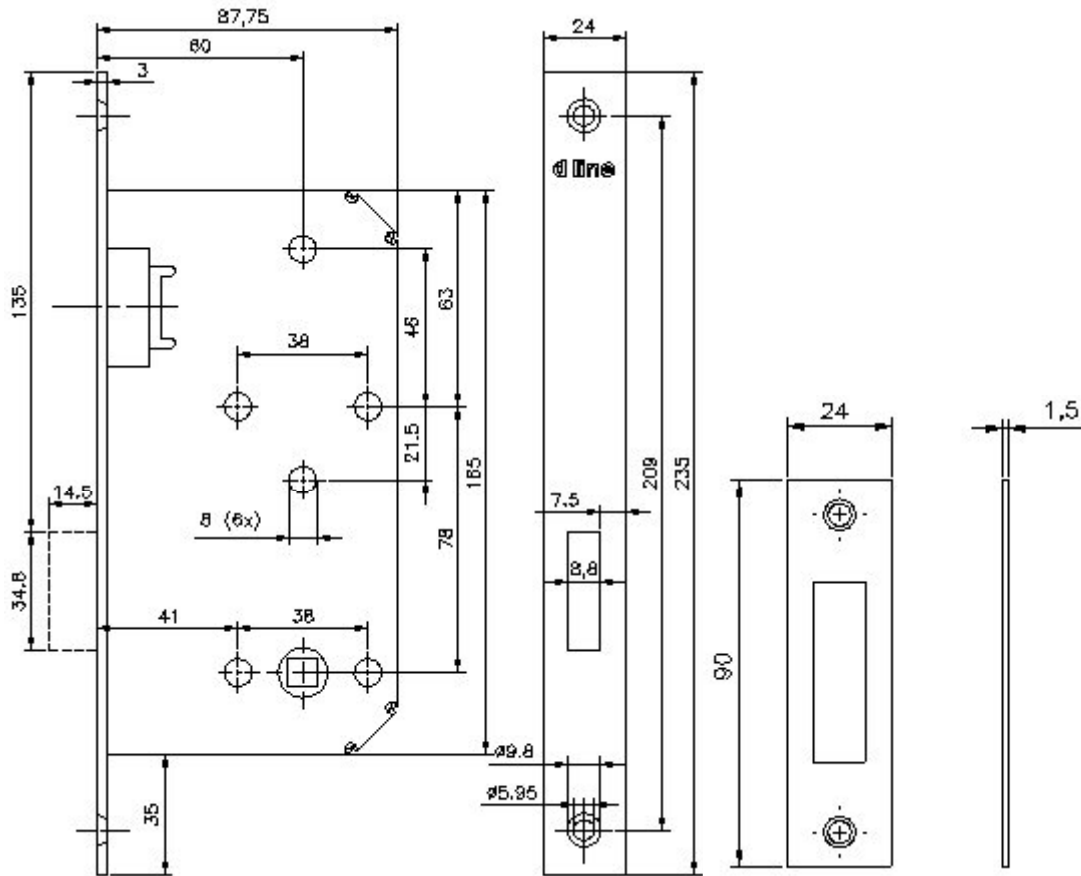

14.9018.02.600 d line WC Dead Lock BS60mm Square Forend

Lock Case Function:

Function: Dead Bolt operates by emergency release outside and thumb turn inside.