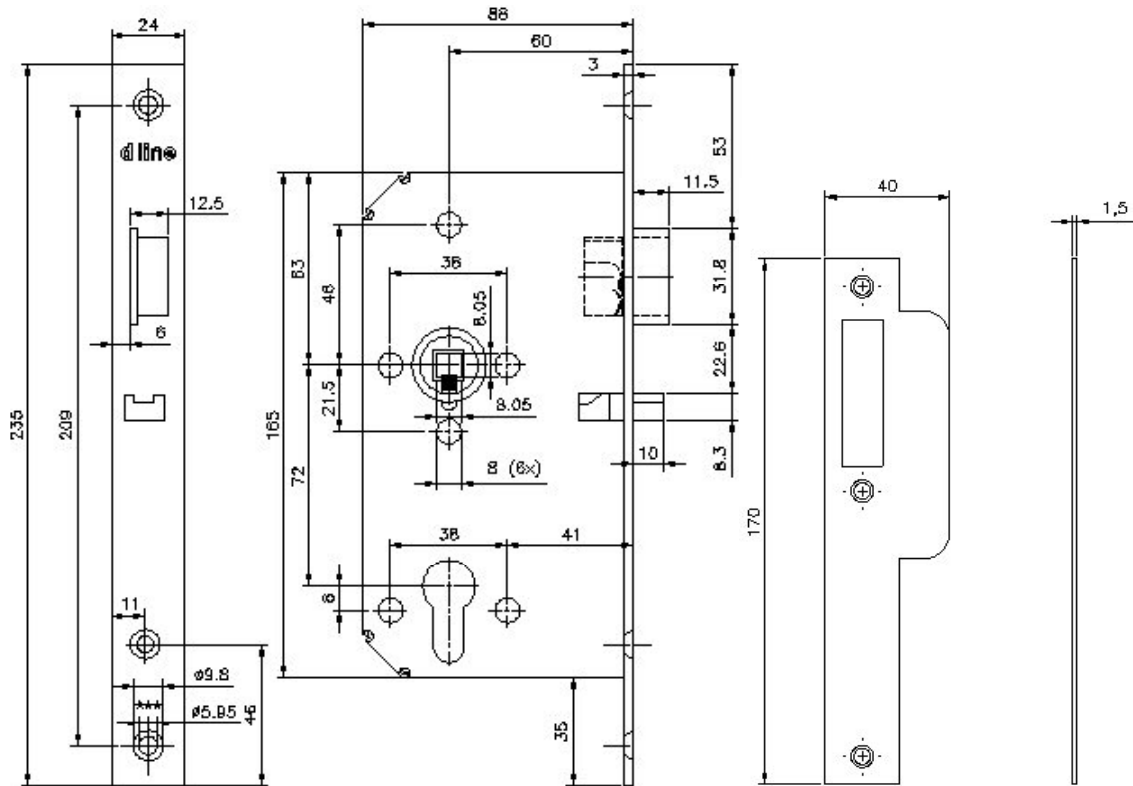

14.9043.02.608/9 d line Night Latch Lock BS60mm Square Forend L/R with auxiliary latch

Lock Case Function:

Function: Latch Bolt operates by key outside and lever inside.