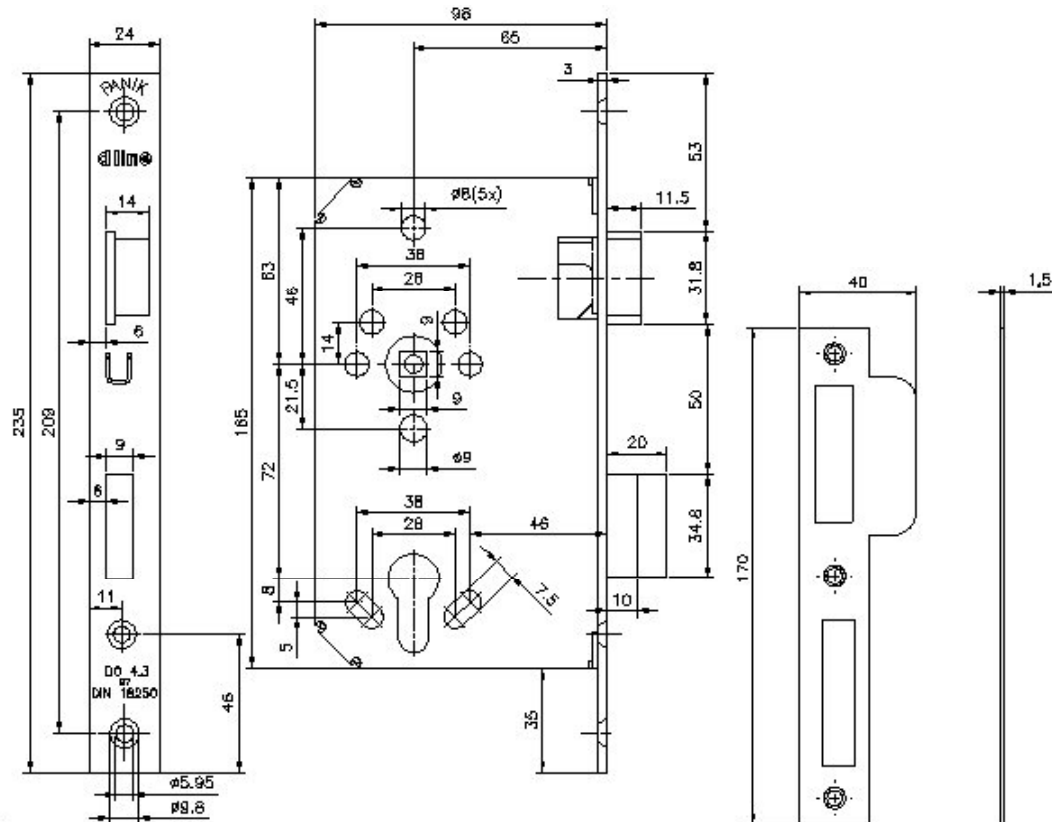

14.9051.02.658/9 d line Panic Lock BS65mm Square Forend L/R

*Picture shows left hand

Lock Case Function:

Function: Latch Bolt operates by lever handle either side.
 Dead Bolt operates by key outside and lever inside.
 Escape route lock case.