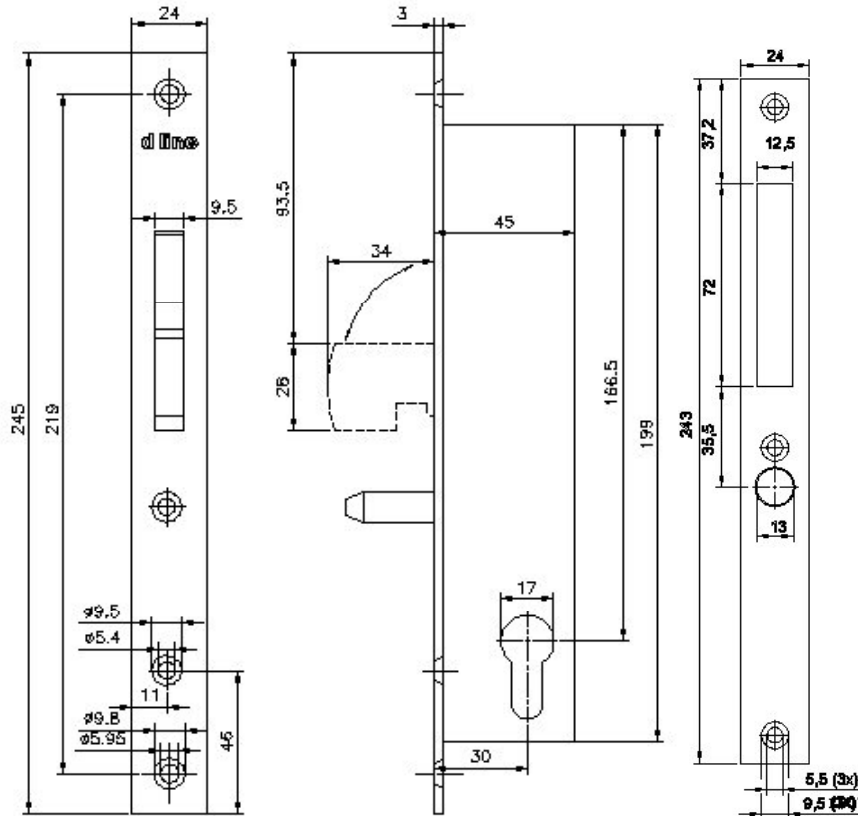

14.9063.02.600 d line Narrow Stile Hook Lock BS30mm Square Forend
94.9090.0001 Strike Plate

Lock Case Function:

Function: Hook Bolt operates by key outside and thumb turn or key inside.